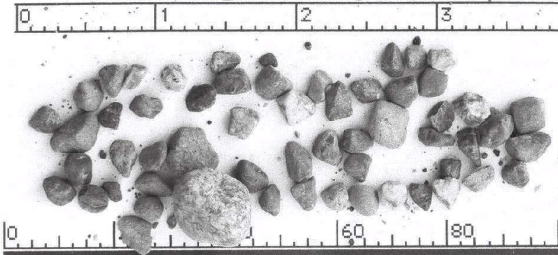

**COMMON AGGREGATE PRODUCTS - 1**

**2 mm Enginesand**

**Concretesand**

**Birdseye/Peagravel**

**1/2 inch round**

**1/2 inch crusher chips**

**1/2 inch Navyjack**

**1 inch round**

**3/4 inch Clearcrush**