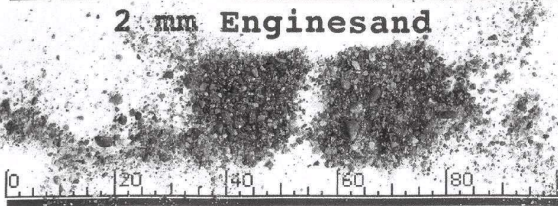

**COMMON AGGREGATE PRODUCTS - 1**

**2 mm Enginesand**

**Concretesand**

**Birdseye/Peagravel**

**1/2 inch round**

**1/2 inch crusher chips**

**1/2 inch Navyjack**

**1 inch round**

**3/4 inch Clearcrush**